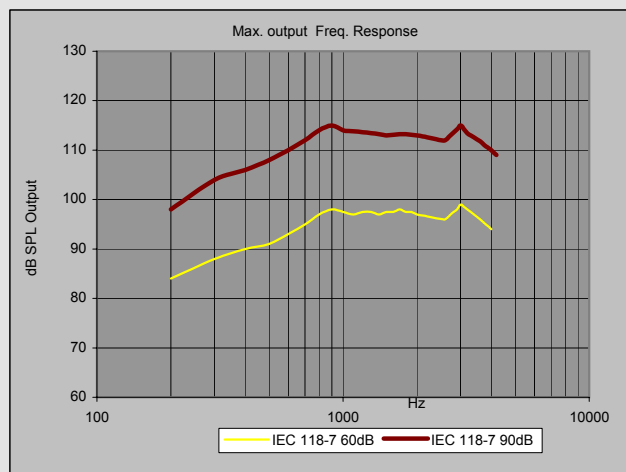

la belle Natura 2

la belle Natura 2

- Digital
- Module for glasses
- Fitting Software: SONIC innovations Expressfit
- For up to mild till hard of hearing loss
- Nine channels
- For all types of hearing loss
- Stabilised voltage switch
- Battery 312
- Option: telecoil
- Option: remote control
- Variants: mono, stereo, CROS, BiCROS
- Colours: gold-brown, silver-black, anthracite-black

TECHNICAL DATA

		DIN EN 60118-0	DIN EN 60118-7
Maximum sound output level SPL L_{Amax}	(dB)	127	115
Acoustical gain	(dB)	47	45
Equivalent input noise	(dB)	<25	<25
frequency range	(Hz)	200-5400	200-5400
Harm. distortionr 500 Hz	%	<6	<6
Harm. distortion 800 Hz	%	<4	<4
Harm. distortion 1600 Hz	%	<3	<3
Current	(mA)	1.5	
Attack time	(ms,2kHz)	5	5
Delay time	(ms,2kHz)	10	10

please turn over

Programming:

Expressfit with special Sonic Innovations-cable and adapter, recognised as ITC-P

Technical change without prior notice