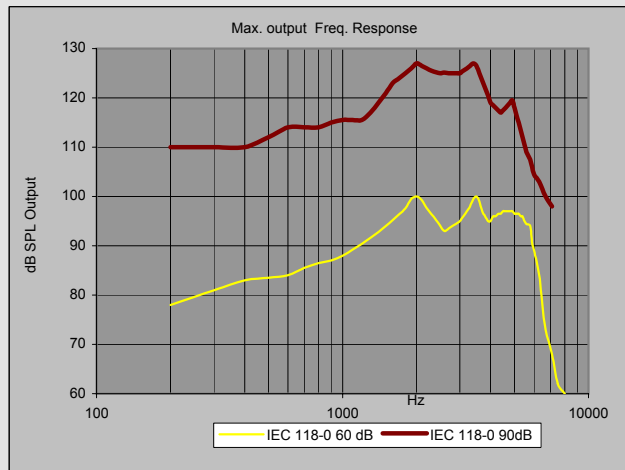

Programming:

Expressfit with special Sonic Innovations-cable and adapter, recognised as ITC-P

Technical change without prior notice