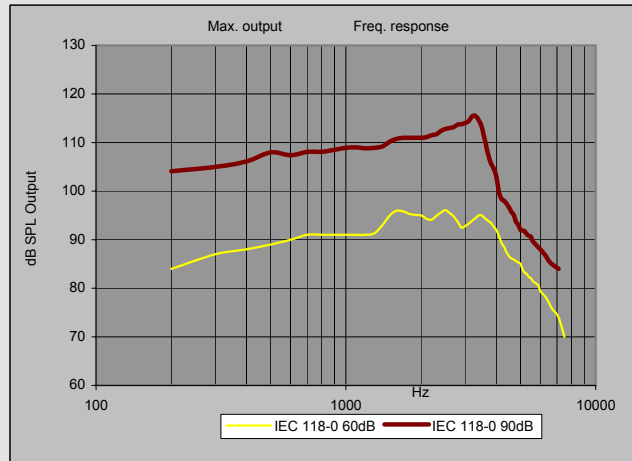

Programming:

SONIC Innovations Expressfit with a special SONIC Innovations cable and adapter, recognised as ITC

Technical change without prior notice