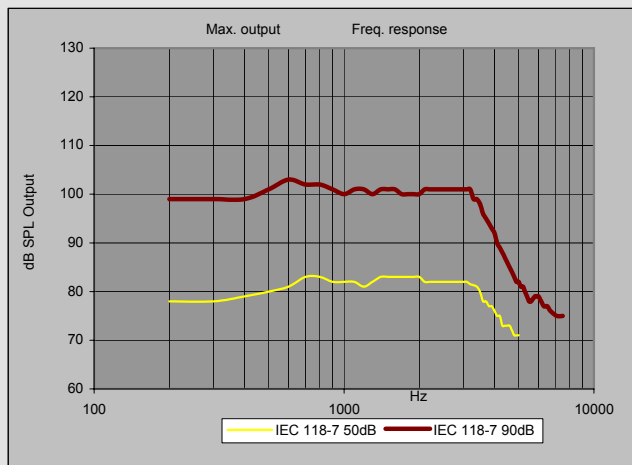

Programming:

SONIC Innovations Expressfit with a special SONIC Innovations cable and adapter, recognised as ITC

Technical change without prior notice