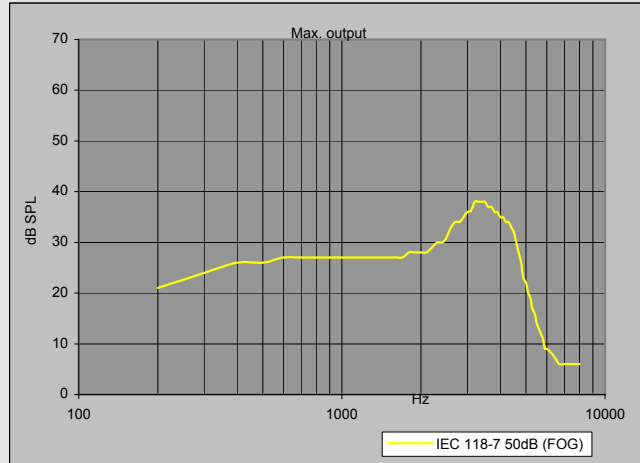

freestyle CL 201

freestyle CL 201

- modern communication system
 - 2-channel WDRC
 - volume control
 - trimmer tone control (low cut)
 - trimmer AGCo
 - battery tone
 - battery type 312
 - tube warm bendable
 - can be adjusted to fit any individual ear shape
 - natural sound transfer quality via ex-speaker system*
 - replaceable type ex-speaker cerumen defender filter
 - right or left ear versions
 - colours: titanium/transparent
- * ex-speaker = speaker direct in the ear channel

Technical Data

		DIN EN 60118-0	DIN EN 60118-7
OSPL90	(dB)	120	109
Gain max. 50dB(FOG)	(dB)	45	38
Equivalent input noise	(dB)		23
Frequency range	(Hz)	200-6500	200-6500
Operating current	(mA)	1,2	1,2

Before programming, please remove the device cover plate