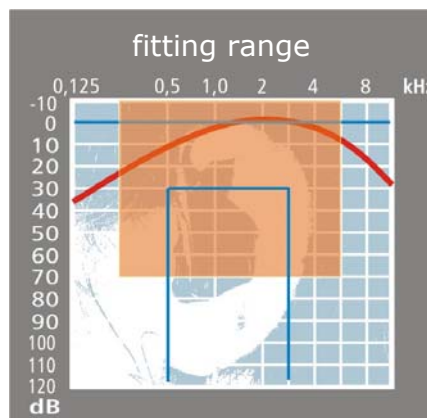

freestyle CL 201

freestyle CL 201

- modern communication system
 - 2-channel WDRC
 - volume control
 - trimmer tone control (low cut)
 - trimmer AGCo
 - battery tone
 - battery type 312
 - tube warm bendable
 - can be adjusted to fit any individual ear shape
 - natural sound transfer quality via ex-speaker system*
 - replaceable type ex-speaker cerumen defender filter
 - right or left ear versions
 - colours: titanium/transparent
- * ex-speaker = speaker direct in the ear channel

Technical Data

		DIN EN 60118-0	DIN EN 60118-7
OSPL90	(dB)	120	109
Gain max. 50dB(FOG)	(dB)	45	38
Equivalent input noise	(dB)		23
Frequency range	(Hz)	200-6500	200-6500
Operating current	(mA)	1,2	1,2

Before programming, please remove the device cover plate