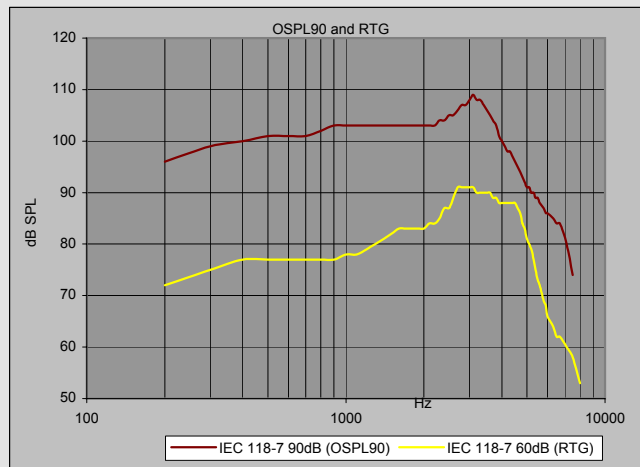

freestyle CL 201

freestyle CL 201

- modern communication system
 - 2-channel WDRC
 - volume control
 - trimmer tone control (low cut)
 - trimmer AGCo
 - battery tone
 - battery type 312
 - tube warm bendable
 - can be adjusted to fit any individual ear shape
 - natural sound transfer quality via ex-speaker system*
 - replaceable type ex-speaker cerumen defender filter
 - right or left ear versions
 - colours: titanium/transparent
- * ex-speaker = speaker direct in the ear channel

Technical Data

		DIN EN 60118-0	DIN EN 60118-7
OSPL90	(dB)	120	109
Gain max. 50dB(FOG)	(dB)	45	38
Equivalent input noise	(dB)		23
Frequency range	(Hz)	200-6500	200-6500
Operating current	(mA)	1,2	1,2

Before programming, please remove the device cover plate