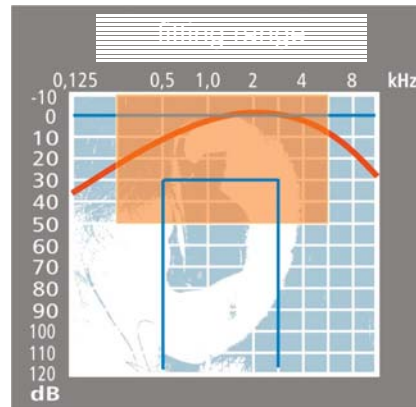

BC 211

Junior BC 211

- for fixing on your own headband
- modular design
- digital hearing-system
- 3 programmes selected by push button
- 2-channel WDRC
- Dynamic Contrast Detection
- 12-band gain adjustment
- volume control VC
- telecoil
- MPO
- adaptive feedback cancellation (until -17dB)
- programme tones and low battery tones
- battery type 312
- colours:anthracite-black
- colour of the chamber cap: silver, gold, anthracite

Technical data

		DIN IEC 118-9
Outputforcelevel OFL90max	(dB)	124
Max. acustical gain	(dB)	48
Frequency range	(Hz)	200-5500
Operating current	(mA)	1,1
Equivalent input noise	(dB)	22

please turn over

Programming: