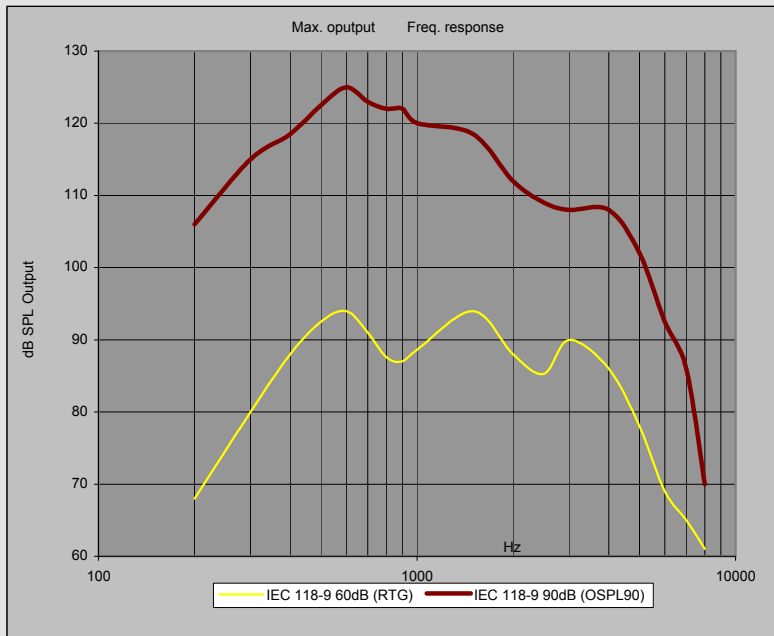

BC 211

Junior BC 211

- for fixing on your own headband
- modular design
- digital hearing-system
- 3 programmes selected by push button
- 2-channel WDRC
- Dynamic Contrast Detection
- 12-band gain adjustment
- volume control VC
- telecoil
- MPO
- adaptive feedback cancellation (until -17dB)
- programme tones and low battery tones
- battery type 312
- colours:anthracite-black
- colour of the chamber cap: silver, gold, anthracite

Technical data

		DIN IEC 118-9
Outputforcelevel OFL90max	(dB)	124
Max. acustical gain	(dB)	48
Frequency range	(Hz)	200-5500
Operating current	(mA)	1,1
Equivalent input noise	(dB)	22

please turn over

Programming: