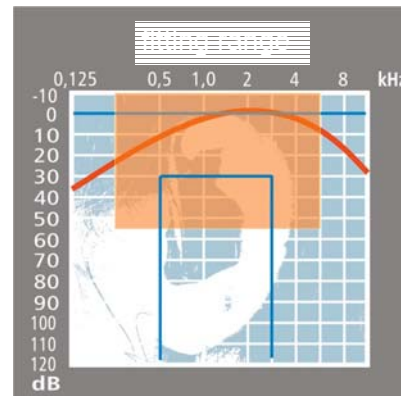

## la belle BC421 the bone conductor glasses

- BTE-module for eyeglasses
- module cold bendable
- digital hearing-system
- 2 microphone technology with fixed or automatic directionality
- 4 programmes selected by push button
- 4-channel WDRC
- Dynamic Contrast Detection
- 12-band gain adjustment
- volume control VC
- telecoil
- MPO
- adaptive feedback cancellation (until -22dB)
- layered noise reduction
- programme tones and battery tones
- battery type 312
- colours: anthracite-black
- colour of chamber cap: silver, gold, anthracite
- feeler pin in support of finding the appropriate glasses