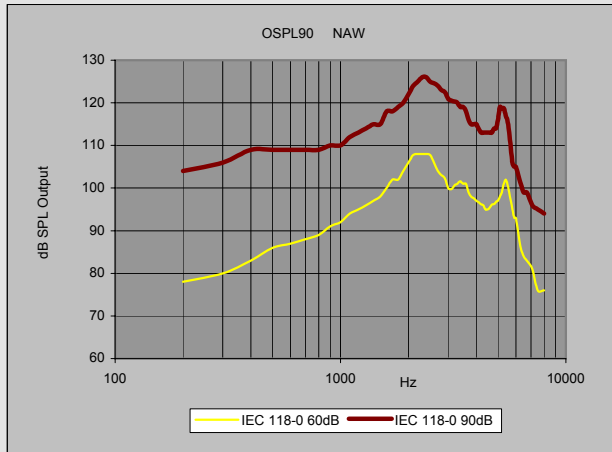

la belle CL Savia

la belle CL Savia

- three colour type options are available
- moisture-protected sound converter
- simple assembly
- fits almost any model of spectacles
- ideally suited to open ear application
- a modern, timeless design
- mono, stereo, CROS, BiCROS and IROS versions available
- indicated for slight to moderate or severe hearing loss
- right or left ear versions
- takes 312 type batteries
- fully digital
- 20 bands/channels
- 5 listening programmes
- on/off switch
- automatic volume control
- background noise suppression
- wind noise suppression
- echo suppression
- for "open ear" fitting
- feedback control
- mute switch
 - volume control
 - programme selection
- module cold bendable

technical data

		DIN EN 60118-0	DIN EN 60118-7
Maximum sound output level SPL L_{Amax}	(db)	126	114
Acoustical gain	(dB)	55	47
Equ. Noise	(dB)	18	
Frequency range	(Hz)	400 - 7000	
Operating current	(mA)	1.1	

please turn over

Programming:

iPFG and special Savia cable, Recognised as Savia 22 ITC / HS dSZ

Technical change without prior notice