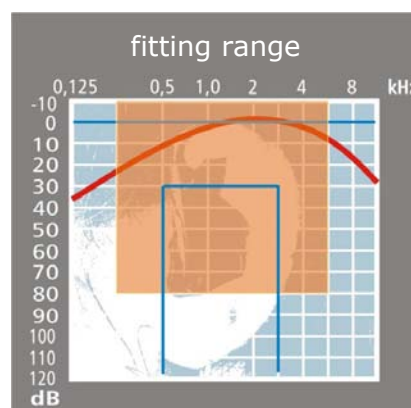

la belle CL Savia

la belle CL Savia

- three colour type options are available
- moisture-protected sound converter
- simple assembly
- fits almost any model of spectacles
- ideally suited to open ear application
- a modern, timeless design
- mono, stereo, CROS, BiCROS and IROS versions available
- indicated for slight to moderate or severe hearing loss
- right or left ear versions
- takes 312 type batteries
- fully digital
- 20 bands/channels
- 5 listening programmes
- on/off switch
- automatic volume control
- background noise suppression
- wind noise suppression
- echo suppression
- for "open ear" fitting
- feedback control
- mute switch
 - volume control
 - programme selection
- module cold bendable

technical data

		DIN EN 60118-0	DIN EN 60118-7
Maximum sound output level SPL L_{Amax}	(db)	126	114
Acoustical gain	(dB)	55	47
Equ. Noise	(dB)	18	
Frequency range	(Hz)	400 - 7000	
Operating current	(mA)	1.1	