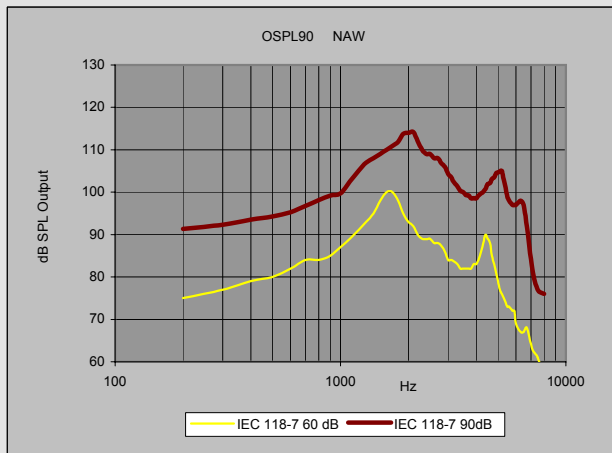

Programming:

iPFG and special Savia cable, Recognised as Savia 22 ITC / HS dSZ

Technical change without prior notice