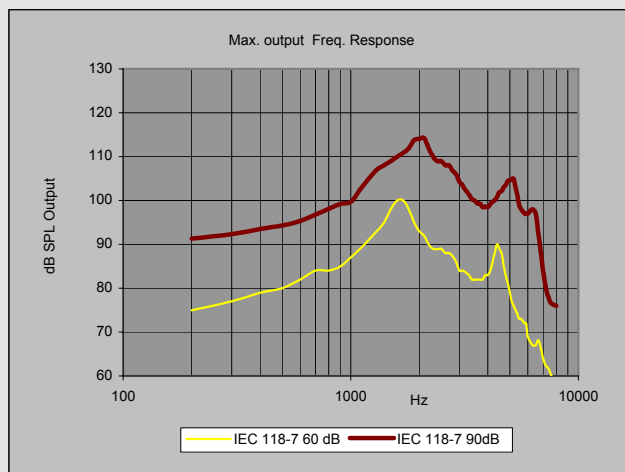

la belle

la belle Savia

la belle Savia

- Digital
- 20 channels
- Module for glasses
- 5 programs
- On/Off switch
- Fully automatic operation
- Noise canceler
- Wind noise canceler
- Reverb canceler
- for open fitting
- feedback manager
- Muting
- Remote control
 - VC
 - Programs
- MPO
- for open ear fittings (Open Ear Acoustics)
- Program sound indicators
- Variants: mono, stereo, CROS
- BiCROS option is not available
- Colours: gold-brown, silver-black, anthracite-black
- Battery type 312
- Device cold bendable

technical data

| | | DIN EN 60118-0 | DIN EN 60118-7 |
|---|------|-------------------|-------------------|
| Maximum sound output level SPL L_{Amax} | (db) | 126 | 114 |
| Acoustical gain | (dB) | 55 | 47 |
| Equ. Noise | | 18 | 12 |
| Frequency range | (Hz) | 400 - 7000 | |
| Operating current | (mA) | 1.1 | |

Programming:

iPFG and special Savia-cable, recognised as Savia 22 ITC / HS dSZ

Technical change without prior notice