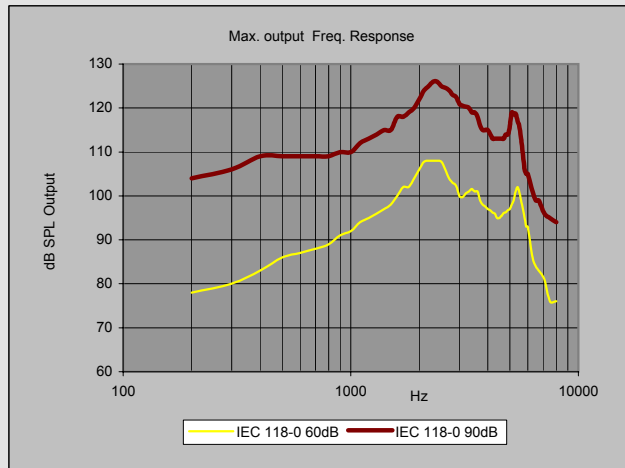

la belle

la belle Savia

la belle Savia

- Digital
- 20 channels
- Module for glasses
- 5 programs
- On/Off switch
- Fully automatic operation
- Noise canceler
- Wind noise canceler
- Reverb canceler
- for open fitting
- feedback manager
- Muting
- Remote control
 - VC
 - Programs
- MPO
- for open ear fittings (Open Ear Acoustics)
- Program sound indicators
- Variants: mono, stereo, CROS
- BiCROS option is not available
- Colours: gold-brown, silver-black, anthracite-black
- Battery type 312
- Device cold bendable

technical data

| | | DIN EN 60118-0 | DIN EN 60118-7 |
|---|------|-------------------|-------------------|
| Maximum sound output level SPL L_{Amax} | (db) | 126 | 114 |
| Acoustical gain | (dB) | 55 | 47 |
| Equ. Noise | | 18 | 12 |
| Frequency range | (Hz) | 400 - 7000 | |
| Operating current | (mA) | 1.1 | |