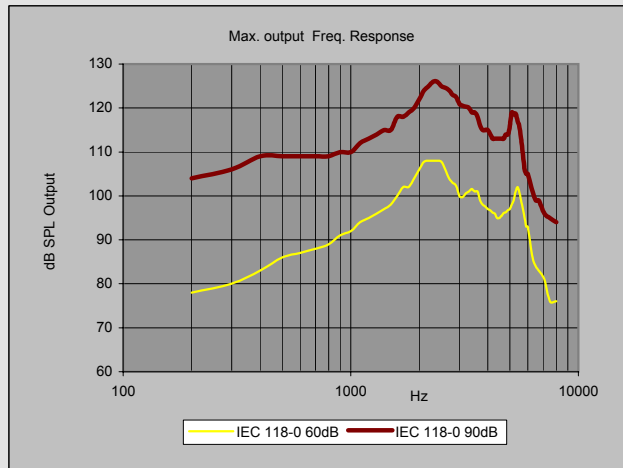

Programming:

iPFG and special Savia-cable, recognised as Savia 22 ITC / HS dSZ

Technical change without prior notice