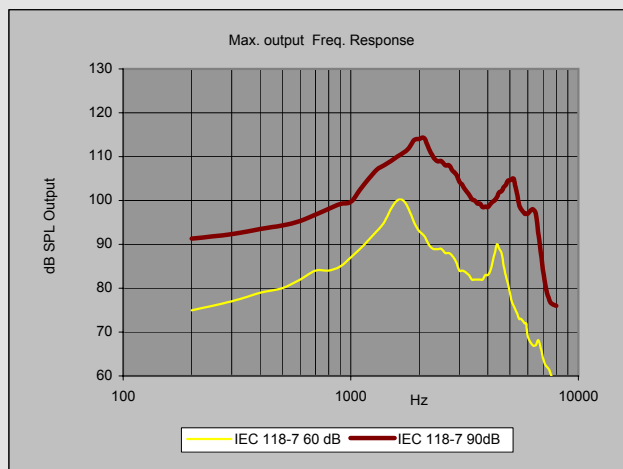

Programming:

iPFG and special Savia-cable, recognised as Savia 22 ITC / HS dSZ

Technical change without prior notice