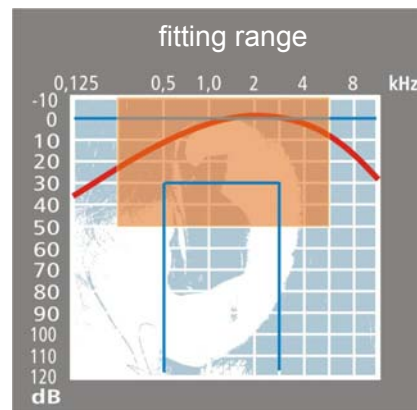

headset for *la belle* BC 211

headset BC 211

- for a frame on the head
- digital hearing-system
- 3 programmes selected by push button
- 2-channel WDRC
- Dynamic Contrast Detection
- 12-band gain adjustment
- volume control VC
- telecoil
- MPO
- adaptive feedback cancellation (until -17dB)
- programme tones and low battery tones
- battery type 312
- colours: anthracite-black
- colour of the chamber cap: silver, gold, anthracite

Technical data

		DIN IEC 118-9
FOG for OFL (90) (1600Hz)	(dB)	118
RTG (1600Hz)	(dB)	46
Frequency range	(Hz)	200-5500
Operating current	(mA)	1,1
Equivalent input noise	(dB)	22

please turn over

Programming: