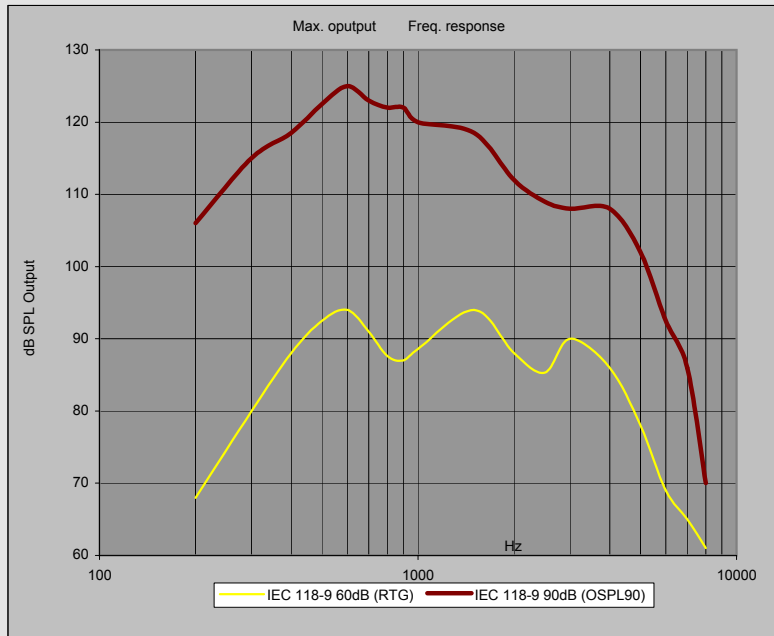

headset for *la belle* BC 211

headset BC 211

- for a frame on the head
- digital hearing-system
- 3 programmes selected by push button
- 2-channel WDRC
- Dynamic Contrast Detection
- 12-band gain adjustment
- volume control VC
- telecoil
- MPO
- adaptive feedback cancellation (until -17dB)
- programme tones and low battery tones
- battery type 312
- colours: anthracite-black
- colour of the chamber cap: silver, gold, anthracite

Technical data

		DIN IEC 118-9
FOG for OFL (90) (1600Hz)	(dB)	118
RTG (1600Hz)	(dB)	46
Frequency range	(Hz)	200-5500
Operating current	(mA)	1,1
Equivalent input noise	(dB)	22

please turn over

Programming: